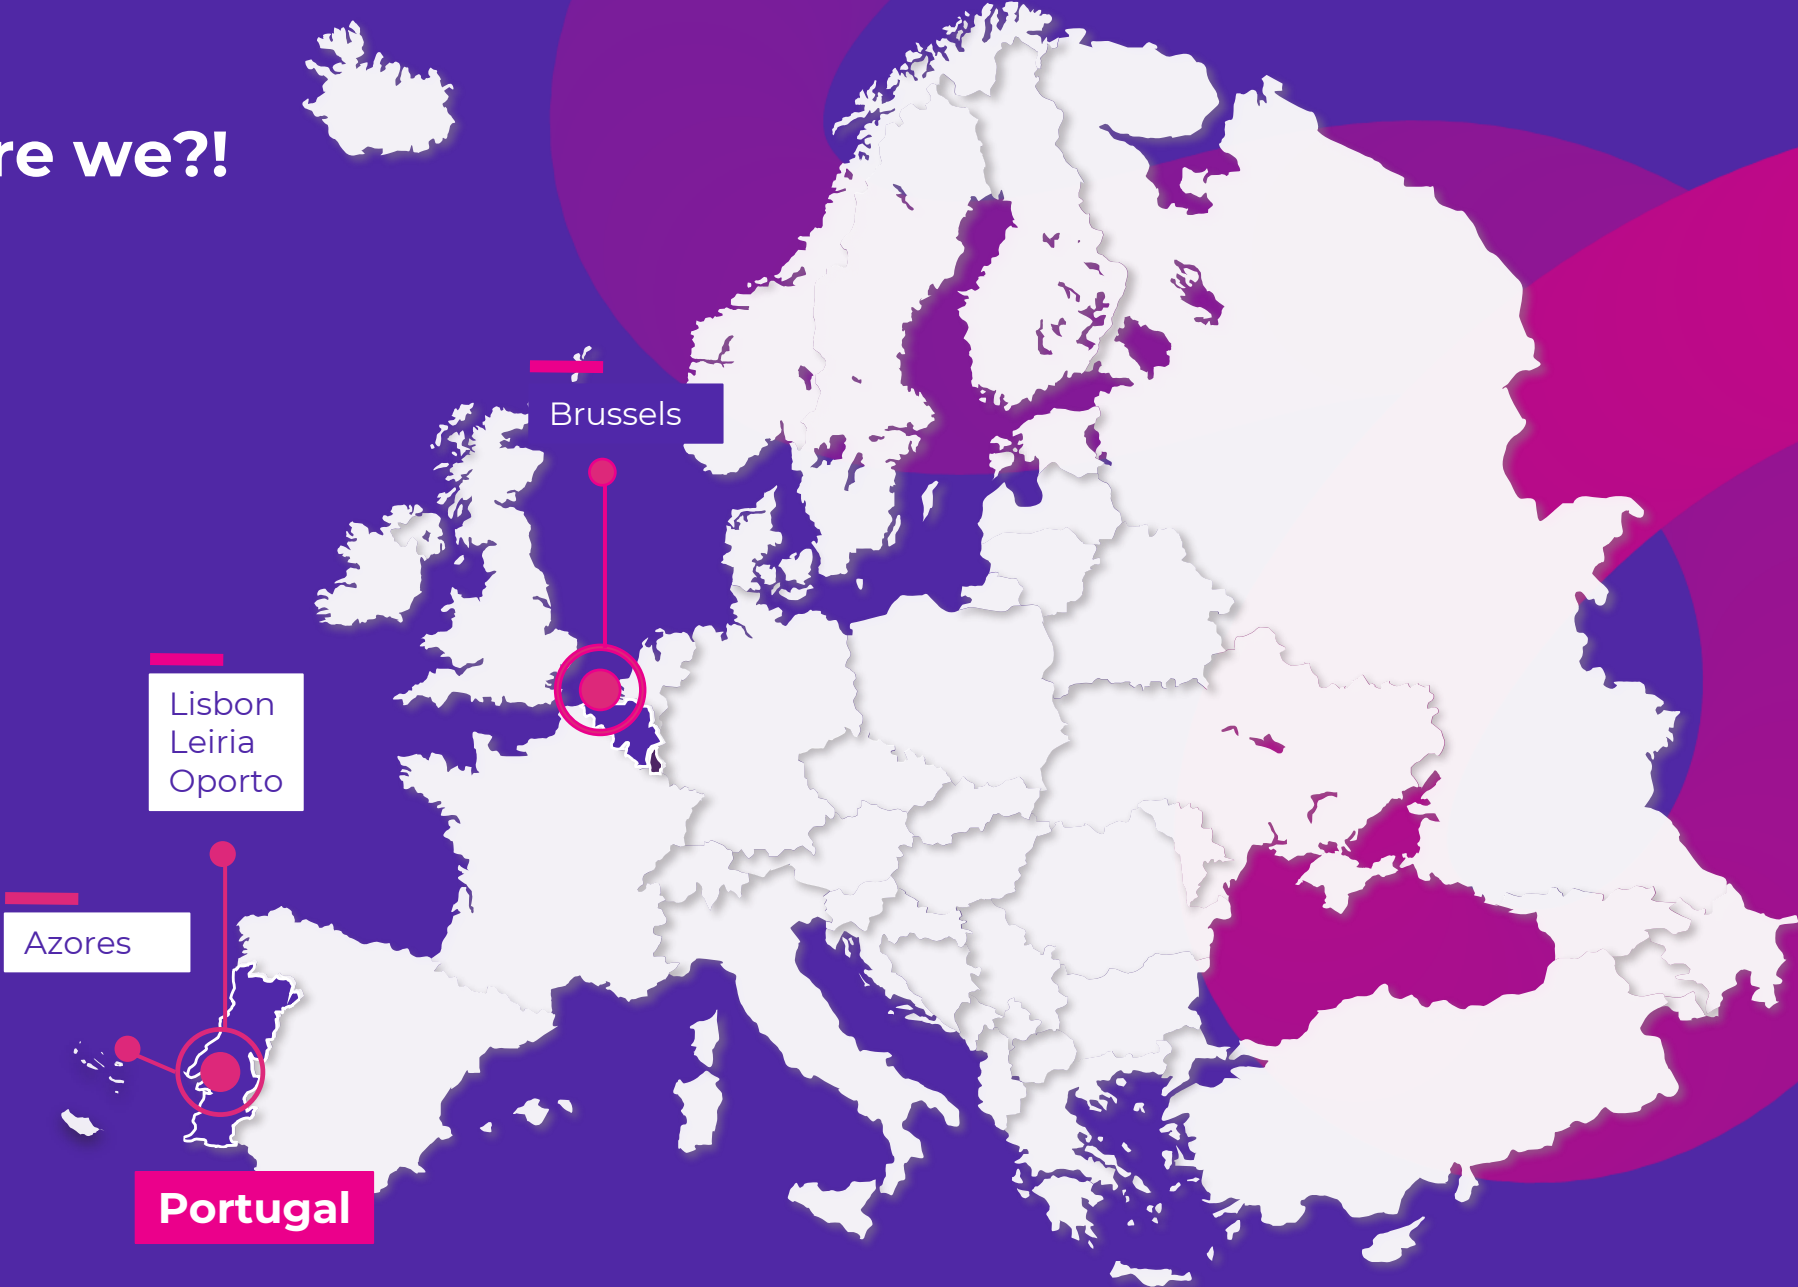


A large, stylized white letter 'K' logo. The letter is composed of a vertical bar on the left and a diagonal bar on the right that splits into two segments, creating a modern, geometric appearance.

K | C | S IT.

Where are we?!

Lisbon
Leiria
Oporto

Azores

Portugal

Brussels

A História

Sectores

Tourism and Leisure